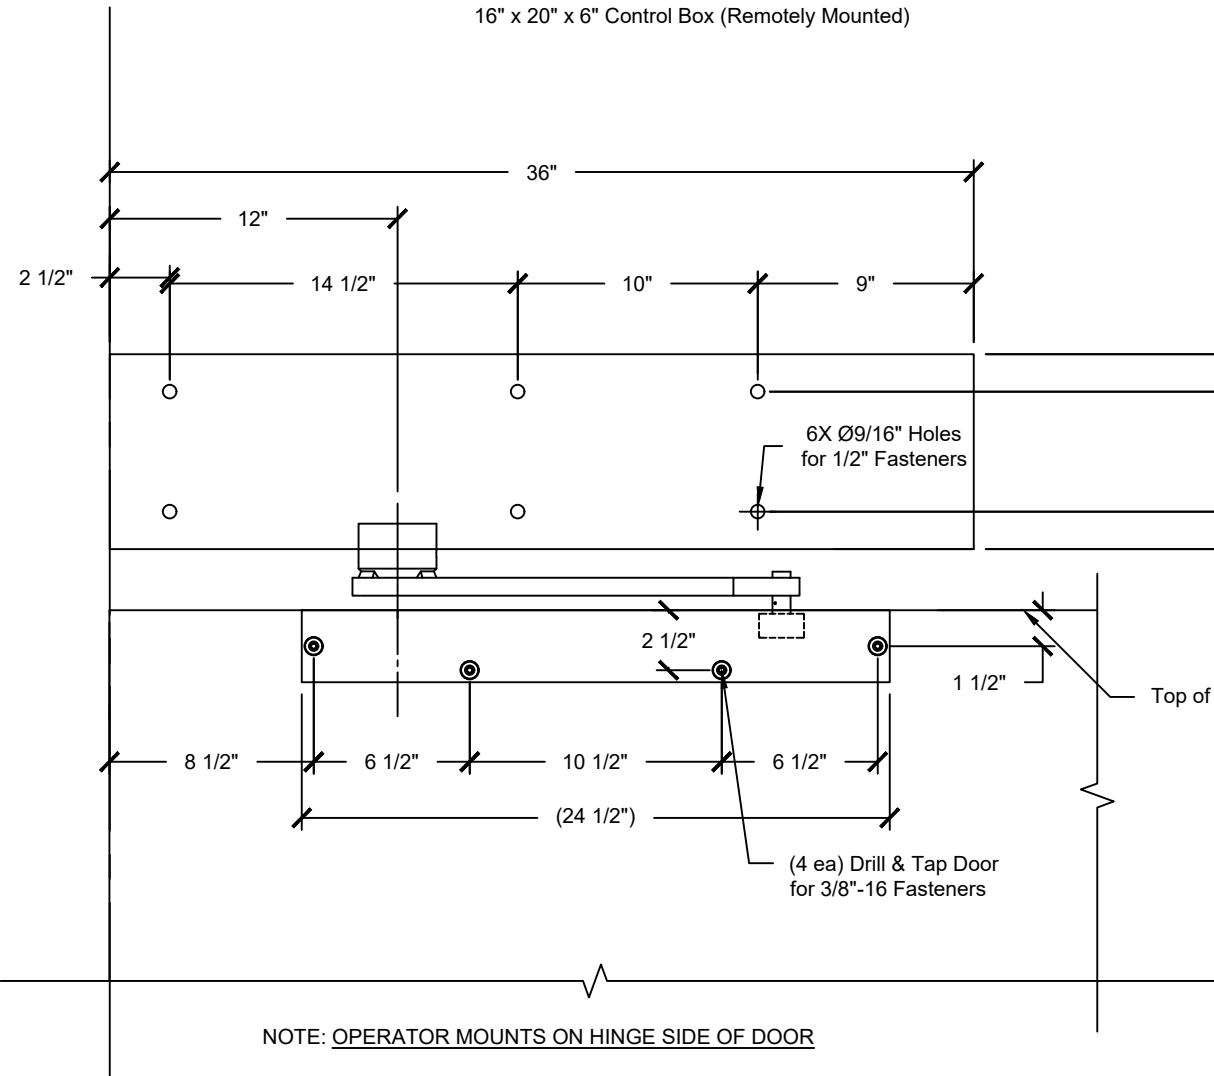

C.L. of Hinge

16" x 20" x 6" Control Box (Remotely Mounted)

1

### Elevation: 1502-1 Right Hand Pull to Open

2

### Section Head Detail: 1502-1