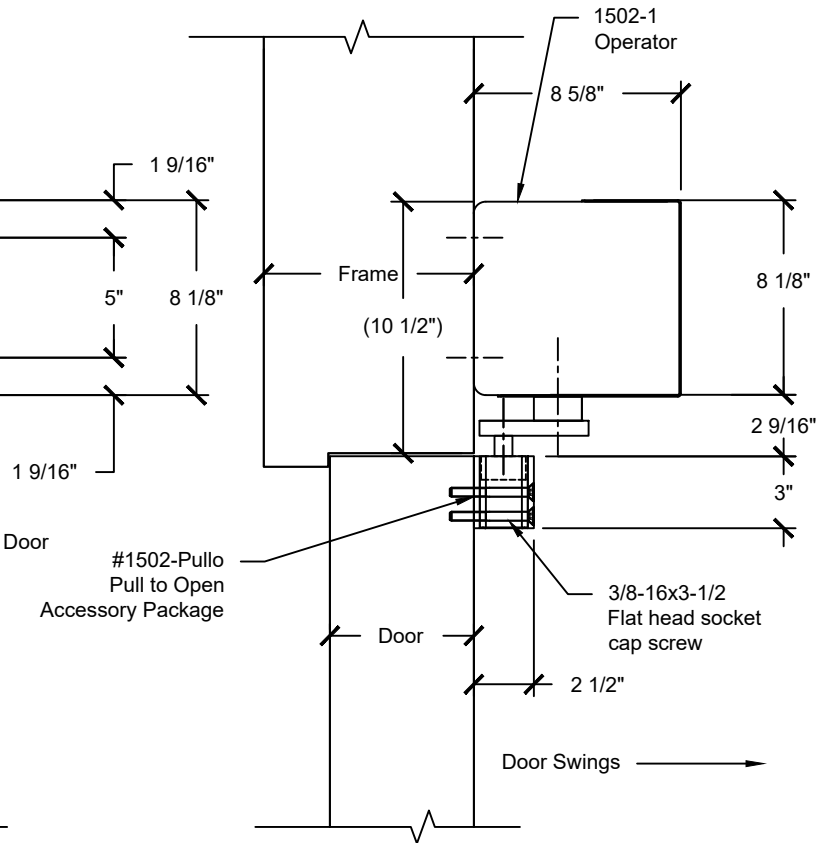

C.L. of Hinge

16" x 20" x 6" Control Box (Remotely Mounted)

1

### Elevation: 1502-1 Right Hand Pull to Open

2